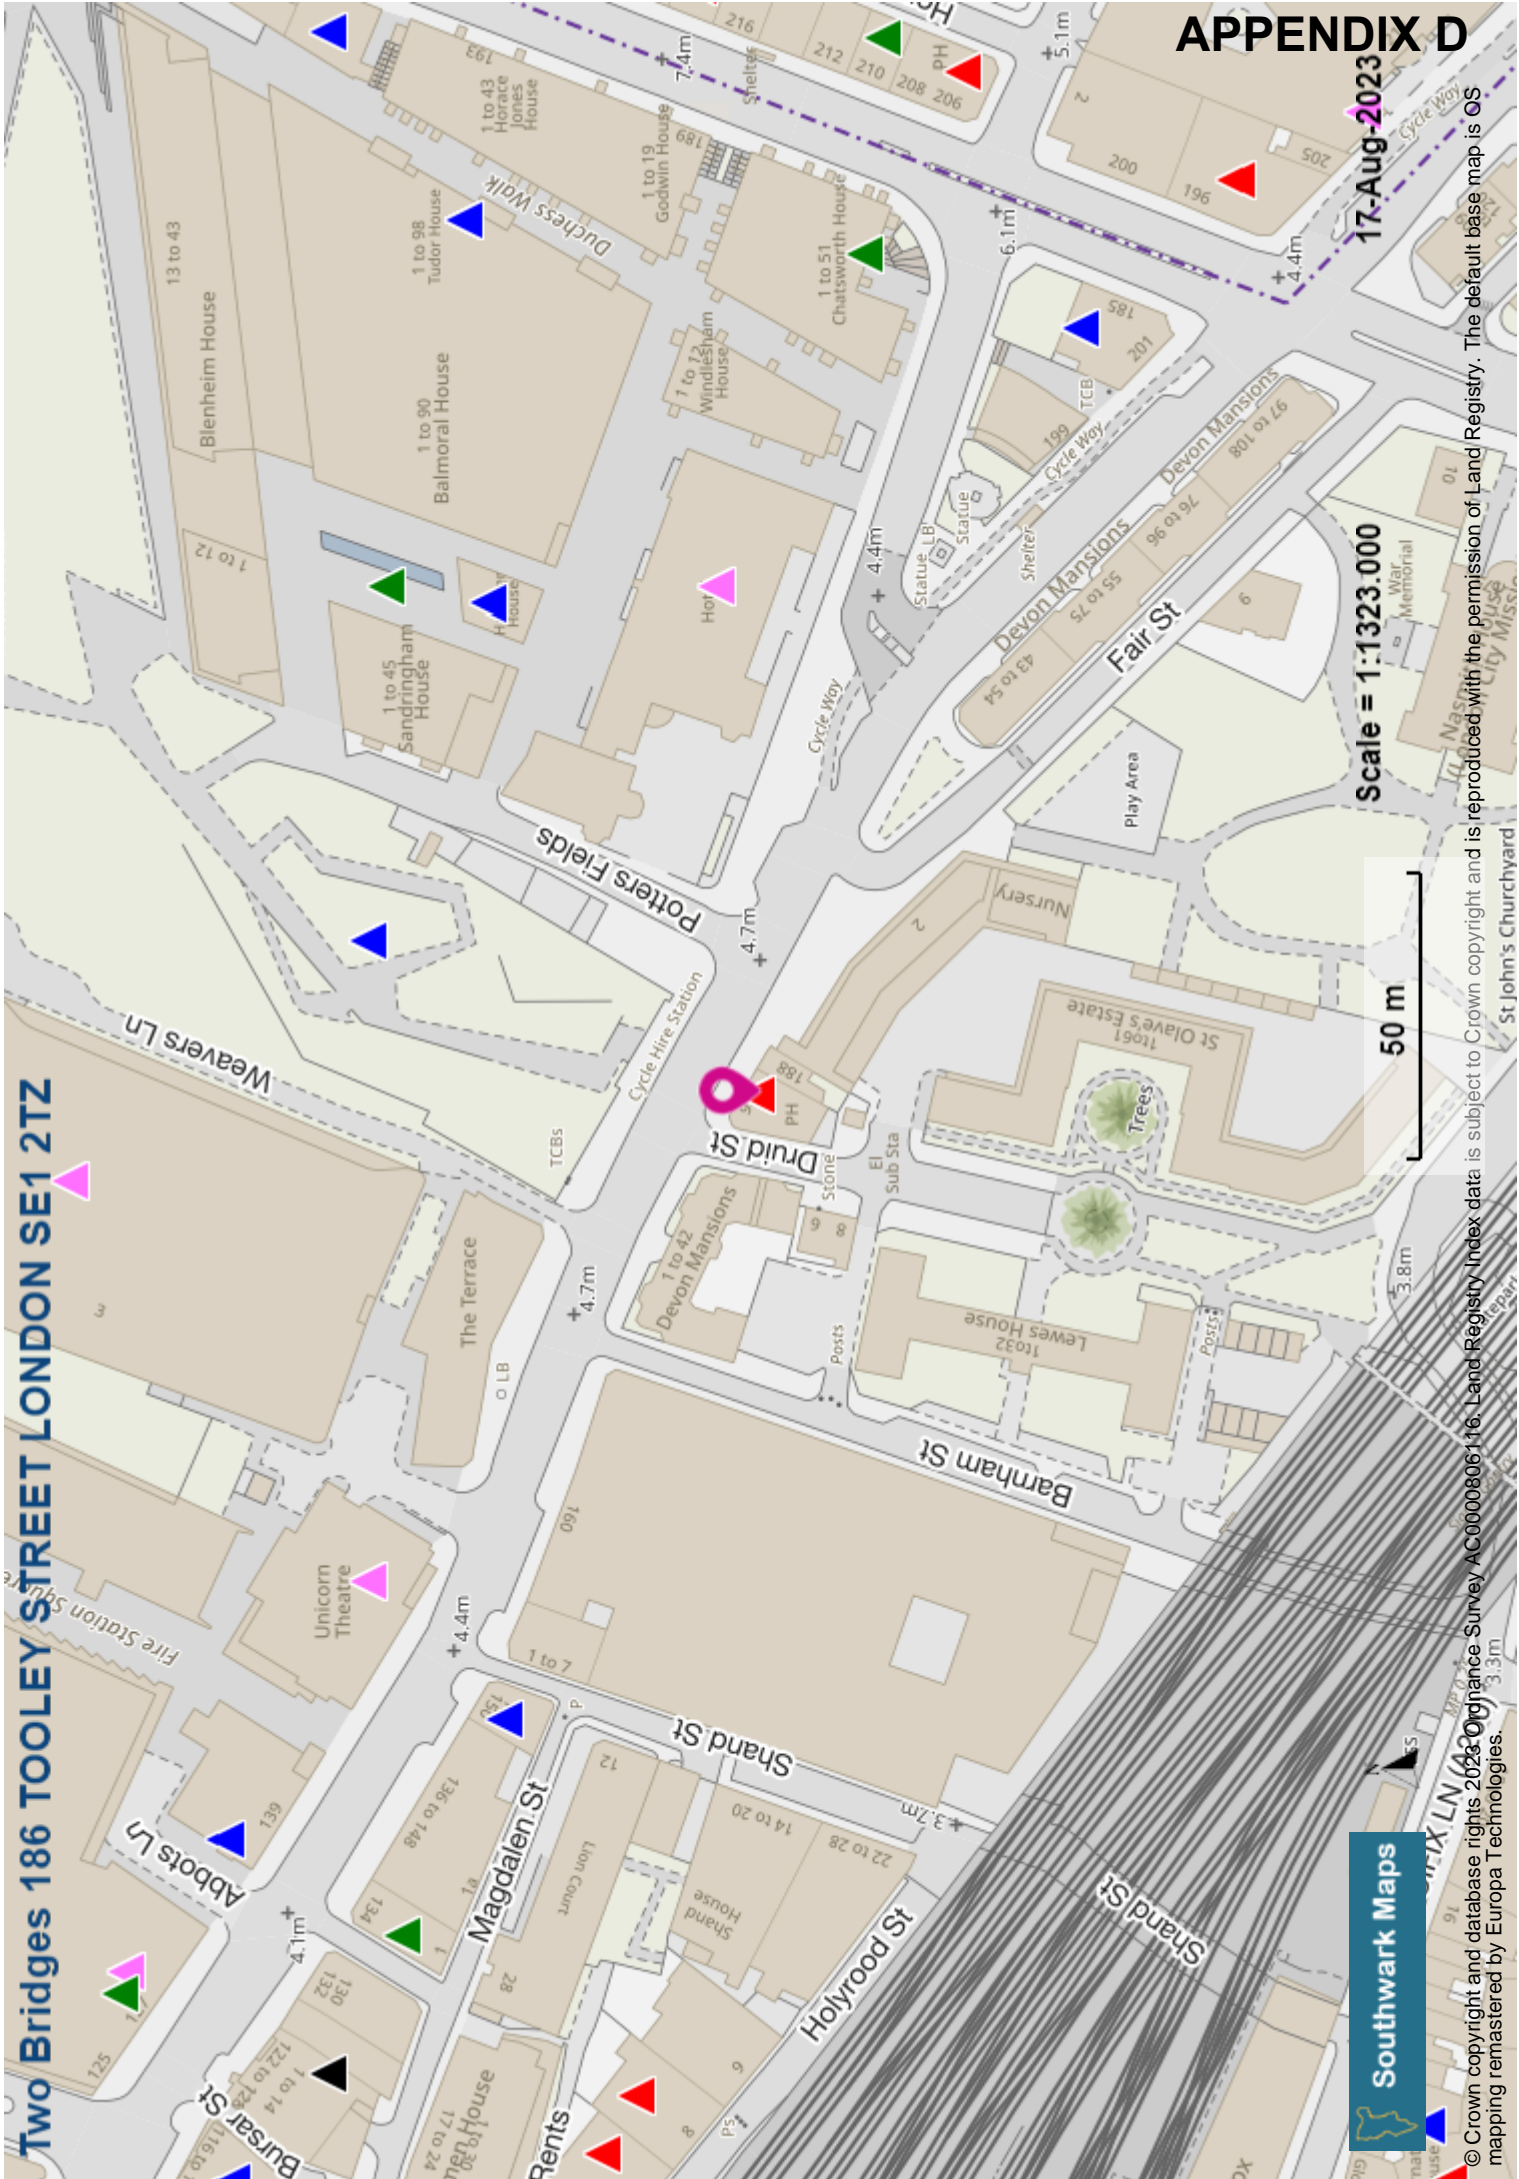

# APPENDIX D

17-Aug-2023

Scale = 1:1323.000

50 m

Two Bridges 186 TOOLEY STREET LONDON SE1 2TZ

Southwark Maps

© Crown copyright and database rights 2023. Ordnance Survey AC0000806116. Land Registry Index data is subject to Crown copyright and is reproduced with the permission of Land Registry. The default base map is OS mapping remastered by Europa Technologies.